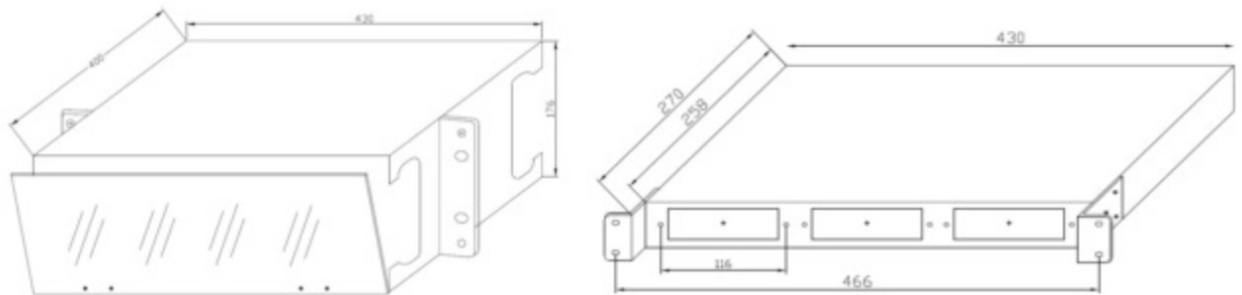

Assembly Structure Illustration :

* 特殊仕様の対応も可能です。詳細は、お手数ですがお問い合わせフォームにお願いします。

Contact your OSTenp representative for information on specifications and availability.