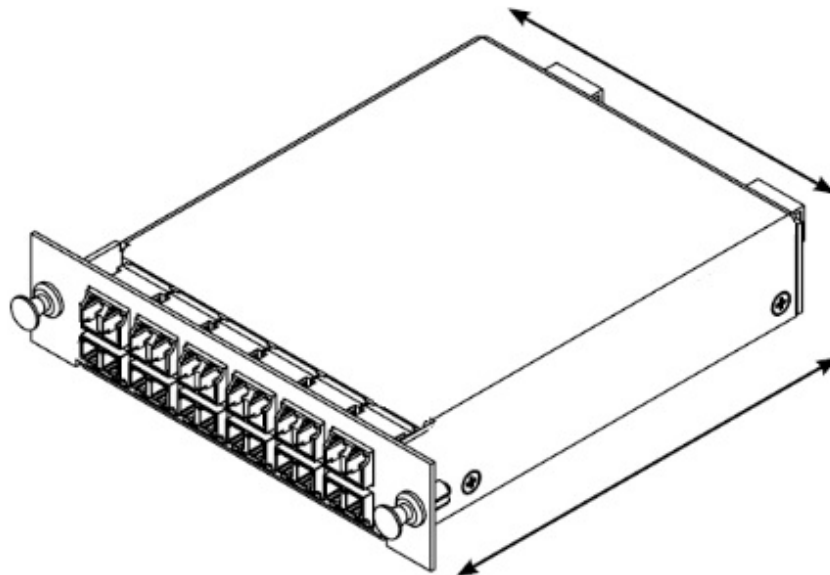

* 特殊仕様の対応も可能です。詳細は、お手数ですがお問い合わせフォームにお願いします。

Contact your OSTenp representative for information on specifications and availability.