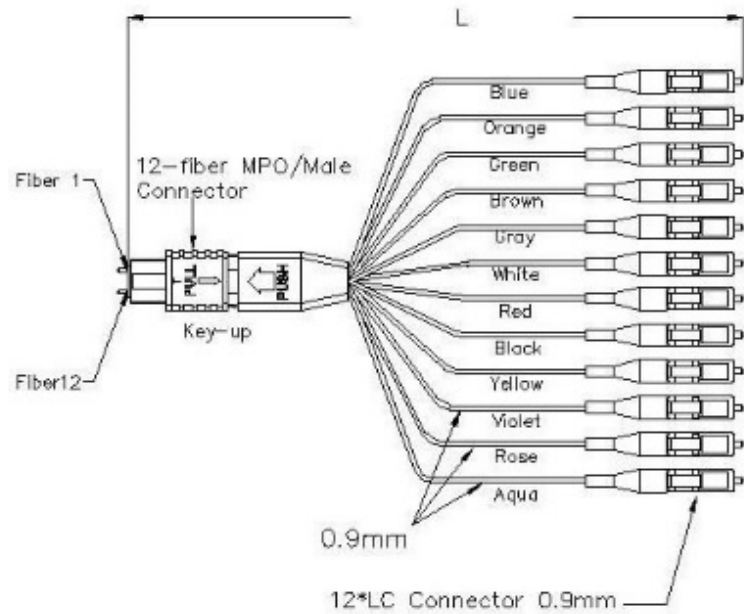

* 特殊仕様の対応も可能です。詳細は、お手数ですがお問い合わせフォームにお願いします。

Contact your OSTenp representative for information on specifications and availability.